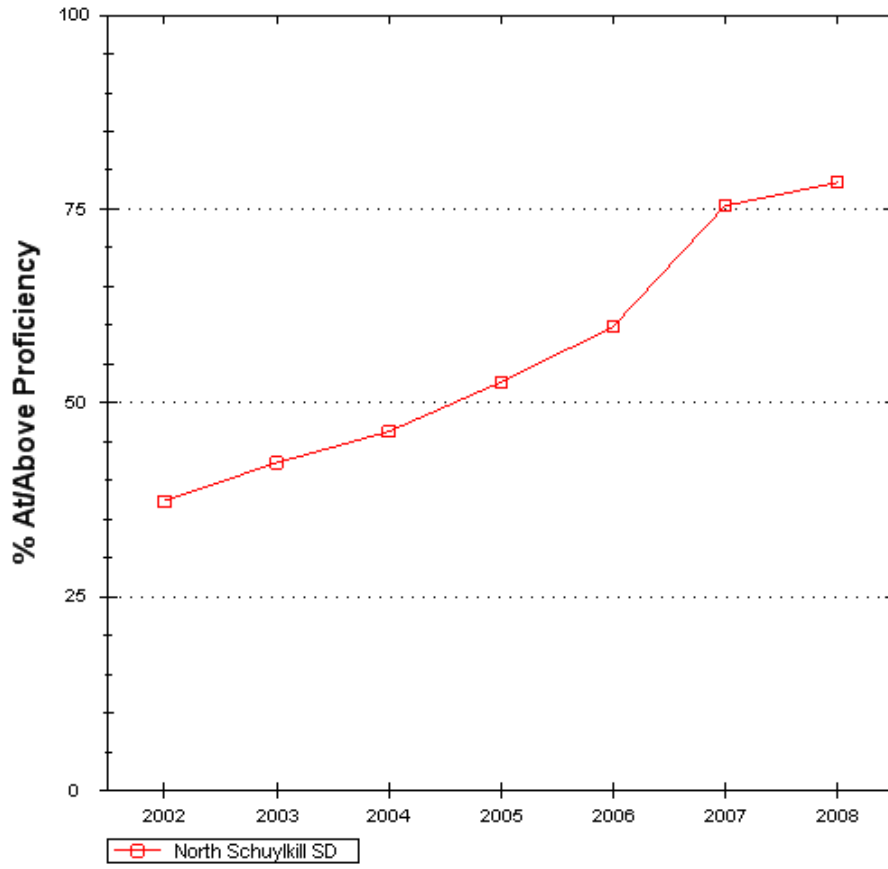

North Schuylkill SD
Mathematics, Grade 3
% At/Above Proficiency

North Schuylkill SD
Mathematics, Grade 4
% At/Above Proficiency

North Schuylkill SD
Mathematics, Grade 5
% At/Above Proficiency

North Schuylkill SD
Mathematics, Grade 6
% At/Above Proficiency

North Schuylkill SD
Mathematics, Grade 7
% At/Above Proficiency

North Schuylkill SD
Mathematics, Grade 8
% At/Above Proficiency

Graphical Summary: Performance Levels

Showing all full academic year students.