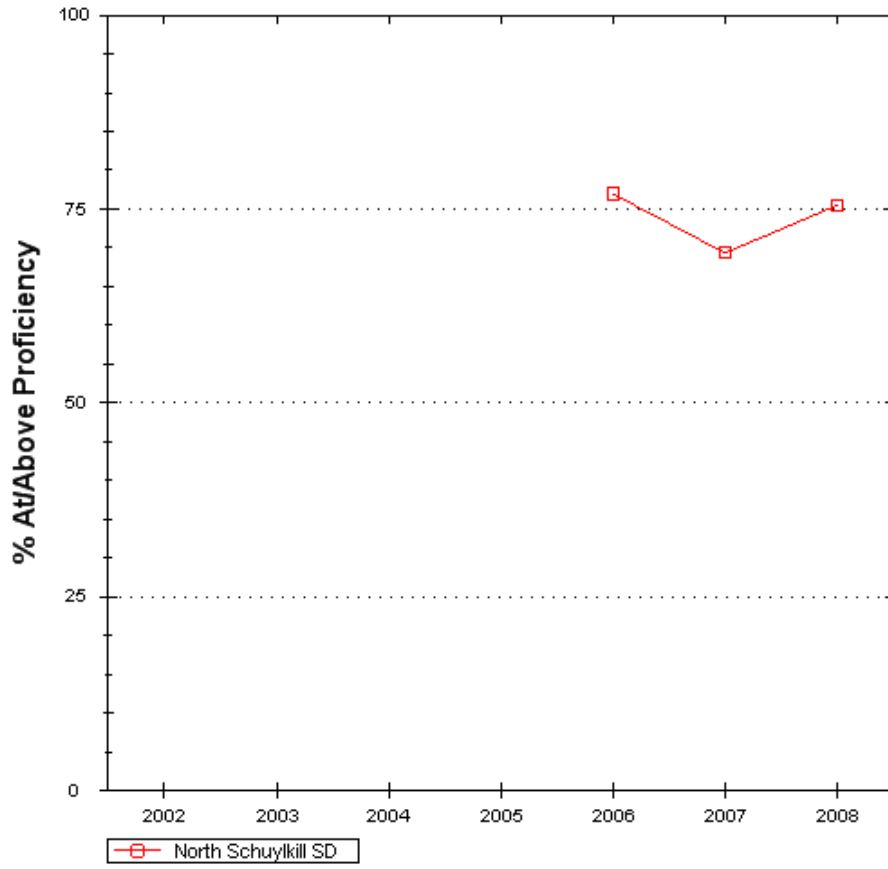

North Schuylkill SD
Mathematics, Grade 3
% At/Above Proficiency

North Schuylkill SD
Mathematics, Grade 4
% At/Above Proficiency

North Schuylkill SD
Mathematics, Grade 5
% At/Above Proficiency

North Schuylkill SD
Mathematics, Grade 6
% At/Above Proficiency

North Schuylkill SD
Mathematics, Grade 7
% At/Above Proficiency

North Schuylkill SD
Mathematics, Grade 8
% At/Above Proficiency

Graphical Summary: Performance Levels

Showing all full academic year students.