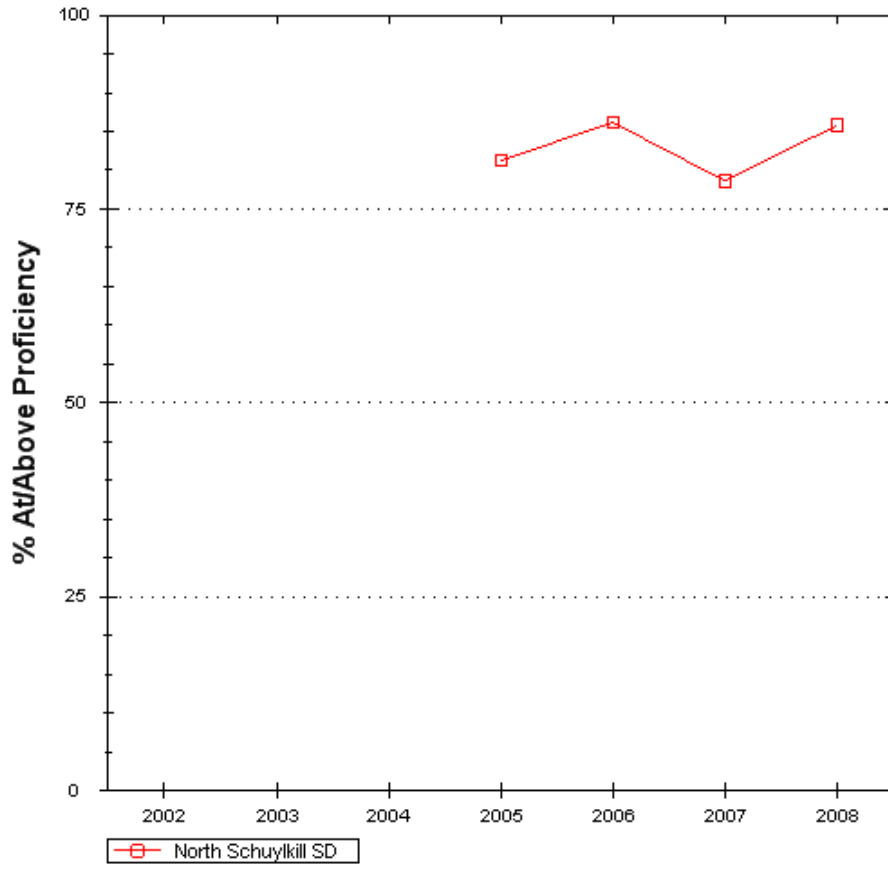

North Schuylkill SD
Mathematics, Grade 3
% At/Above Proficiency

North Schuylkill SD
Mathematics, Grade 4
% At/Above Proficiency

North Schuylkill SD
Mathematics, Grade 5
% At/Above Proficiency

North Schuylkill SD
Mathematics, Grade 6
% At/Above Proficiency

North Schuylkill SD
Mathematics, Grade 7
% At/Above Proficiency

North Schuylkill SD
Mathematics, Grade 8
% At/Above Proficiency

Graphical Summary: Performance Levels

Showing all full academic year students.