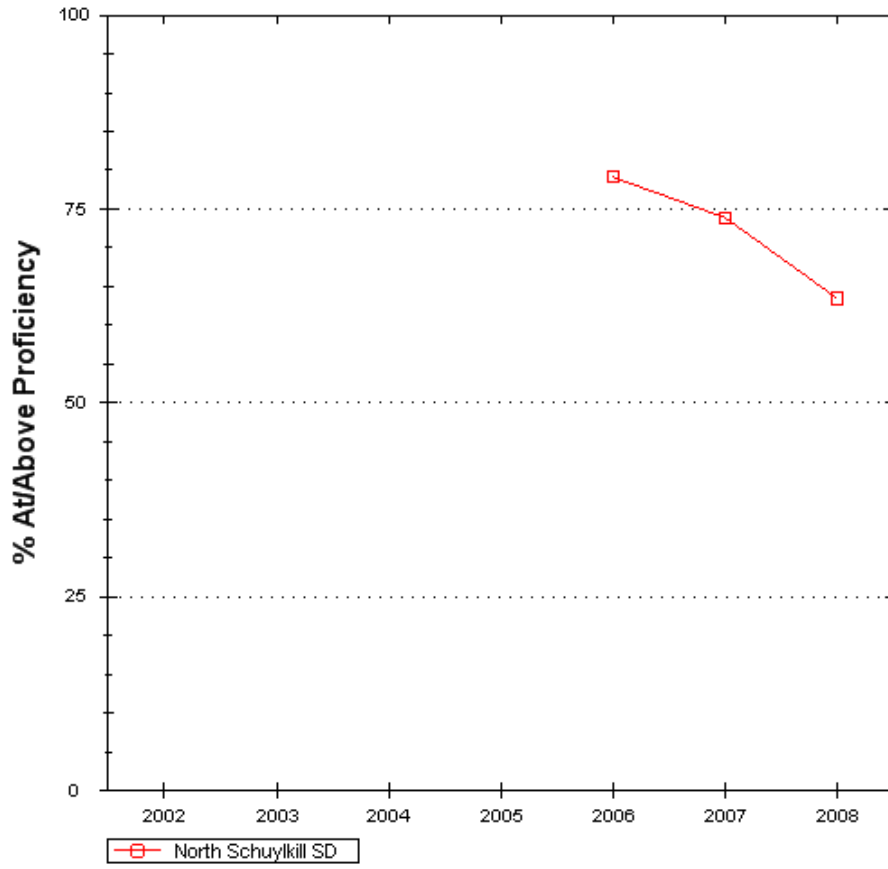

North Schuylkill SD
Mathematics, Grade 3
% At/Above Proficiency

North Schuylkill SD
Mathematics, Grade 4
% At/Above Proficiency

North Schuylkill SD
Mathematics, Grade 5
% At/Above Proficiency

North Schuylkill SD
Mathematics, Grade 6
% At/Above Proficiency

North Schuylkill SD
Mathematics, Grade 7
% At/Above Proficiency

North Schuylkill SD
Mathematics, Grade 8
% At/Above Proficiency

Graphical Summary: Performance Levels

Showing all full academic year students.