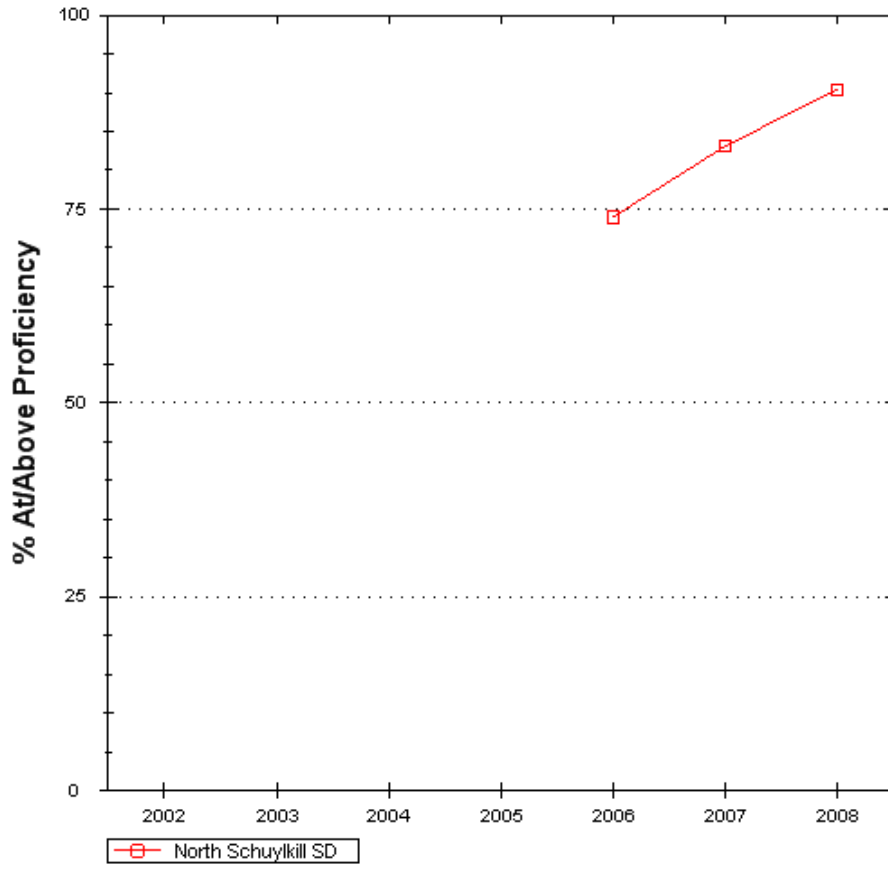

North Schuylkill SD
Mathematics, Grade 3
% At/Above Proficiency

North Schuylkill SD
Mathematics, Grade 4
% At/Above Proficiency

North Schuylkill SD
Mathematics, Grade 5
% At/Above Proficiency

North Schuylkill SD
Mathematics, Grade 6
% At/Above Proficiency

North Schuylkill SD
Mathematics, Grade 7
% At/Above Proficiency

North Schuylkill SD
Mathematics, Grade 8
% At/Above Proficiency

Graphical Summary: Performance Levels

Showing all full academic year students.