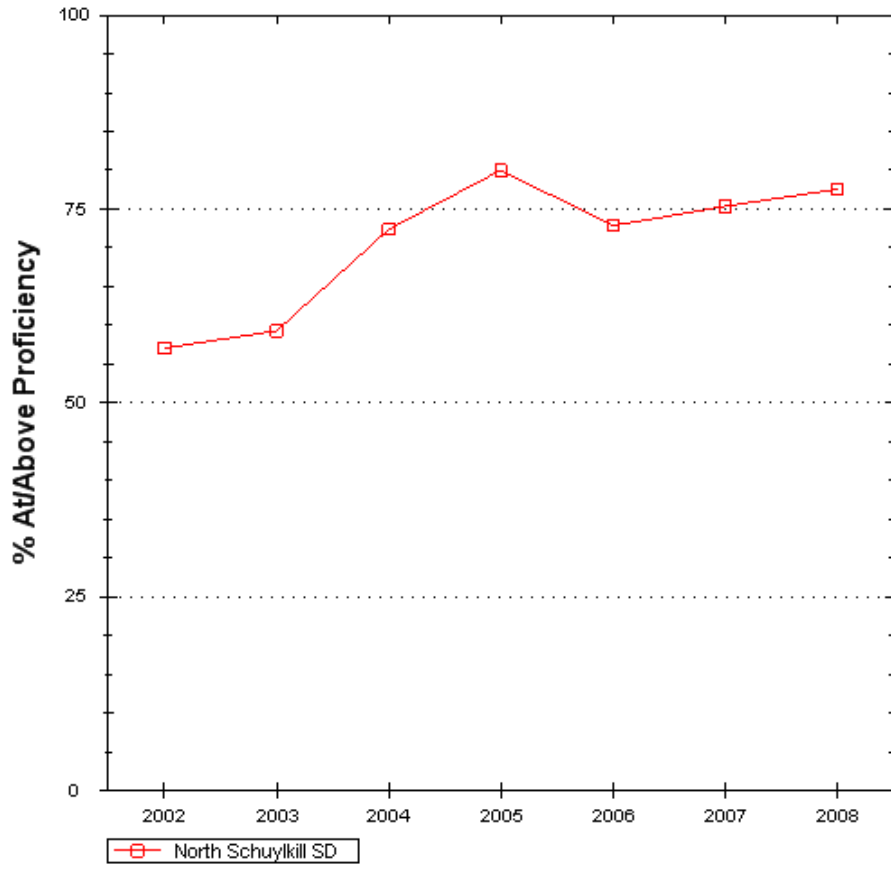

North Schuylkill SD
Mathematics, Grade 3
% At/Above Proficiency

North Schuylkill SD
Mathematics, Grade 4
% At/Above Proficiency

North Schuylkill SD
Mathematics, Grade 5
% At/Above Proficiency

North Schuylkill SD
Mathematics, Grade 6
% At/Above Proficiency

North Schuylkill SD
Mathematics, Grade 7
% At/Above Proficiency

North Schuylkill SD
Mathematics, Grade 8
% At/Above Proficiency

Graphical Summary: Performance Levels

Showing all full academic year students.