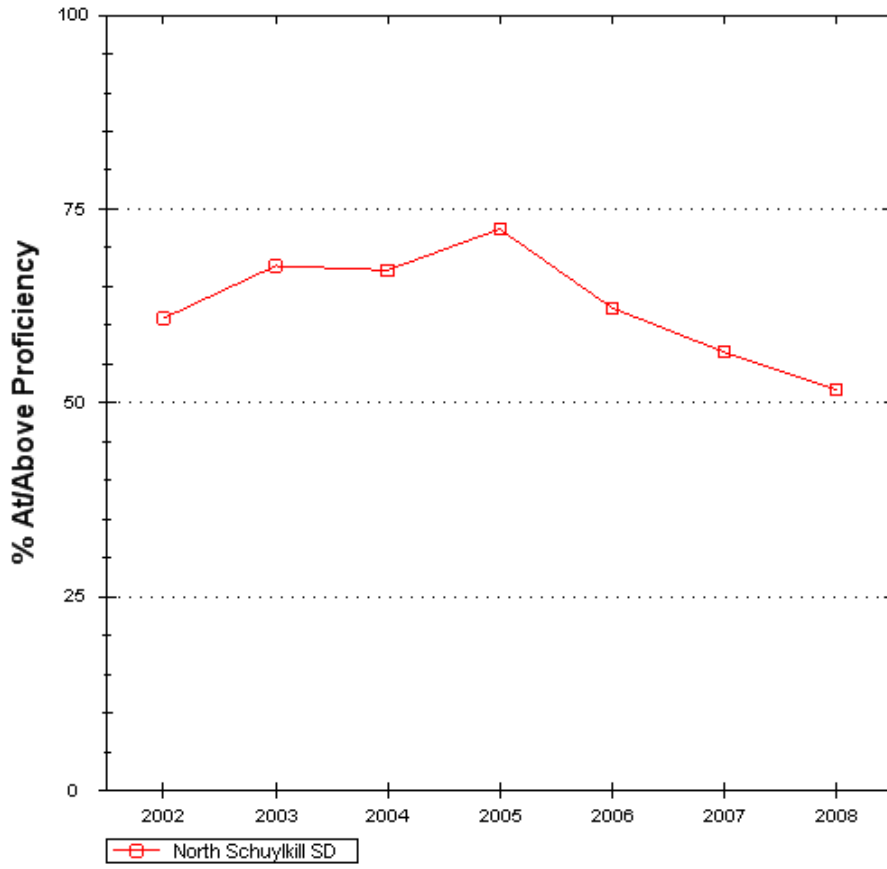

North Schuylkill SD
Reading, Grade 3
% At/Above Proficiency

North Schuylkill SD
Reading, Grade 4
% At/Above Proficiency

North Schuylkill SD
Reading, Grade 5
% At/Above Proficiency

North Schuylkill SD
Reading, Grade 6
% At/Above Proficiency

North Schuylkill SD
Reading, Grade 7
% At/Above Proficiency

North Schuylkill SD
Reading, Grade 8
% At/Above Proficiency

Graphical Summary: Performance Levels

Showing all full academic year students.

North Schuylkill SD Reading, Grade 11 % At/Above Proficiency