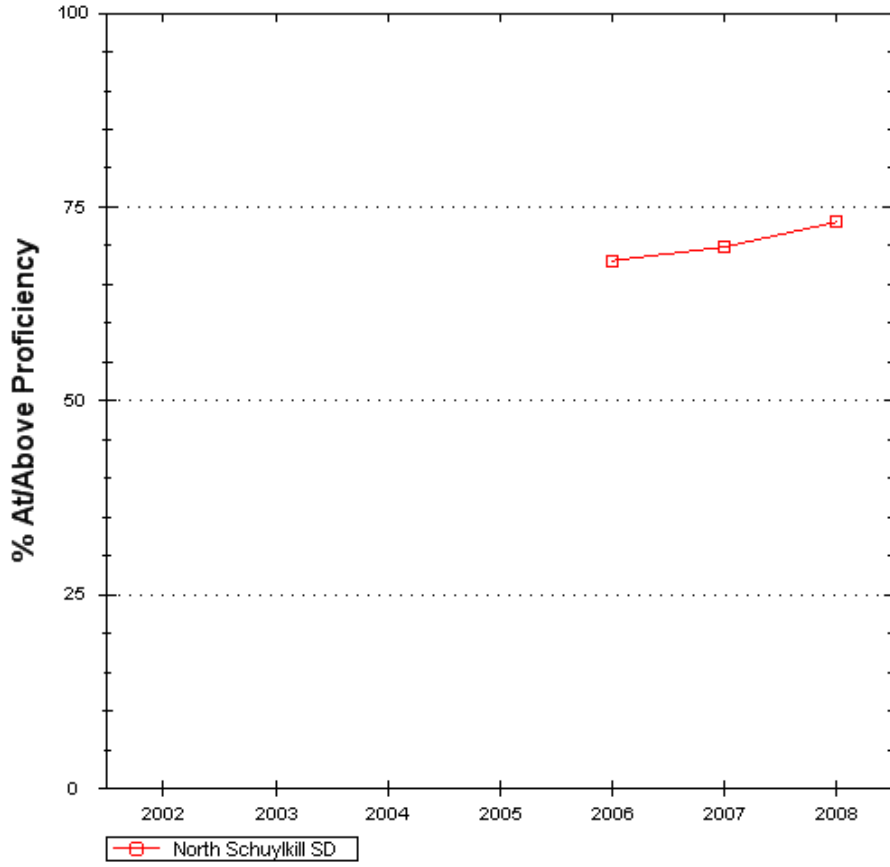

North Schuylkill SD
Reading, Grade 3
% At/Above Proficiency

North Schuylkill SD
Reading, Grade 4
% At/Above Proficiency

North Schuylkill SD
Reading, Grade 5
% At/Above Proficiency

North Schuylkill SD
Reading, Grade 6
% At/Above Proficiency

North Schuylkill SD
Reading, Grade 7
% At/Above Proficiency

North Schuylkill SD
Reading, Grade 8
% At/Above Proficiency

Graphical Summary: Performance Levels

Showing all full academic year students.

North Schuylkill SD Reading, Grade 11 % At/Above Proficiency