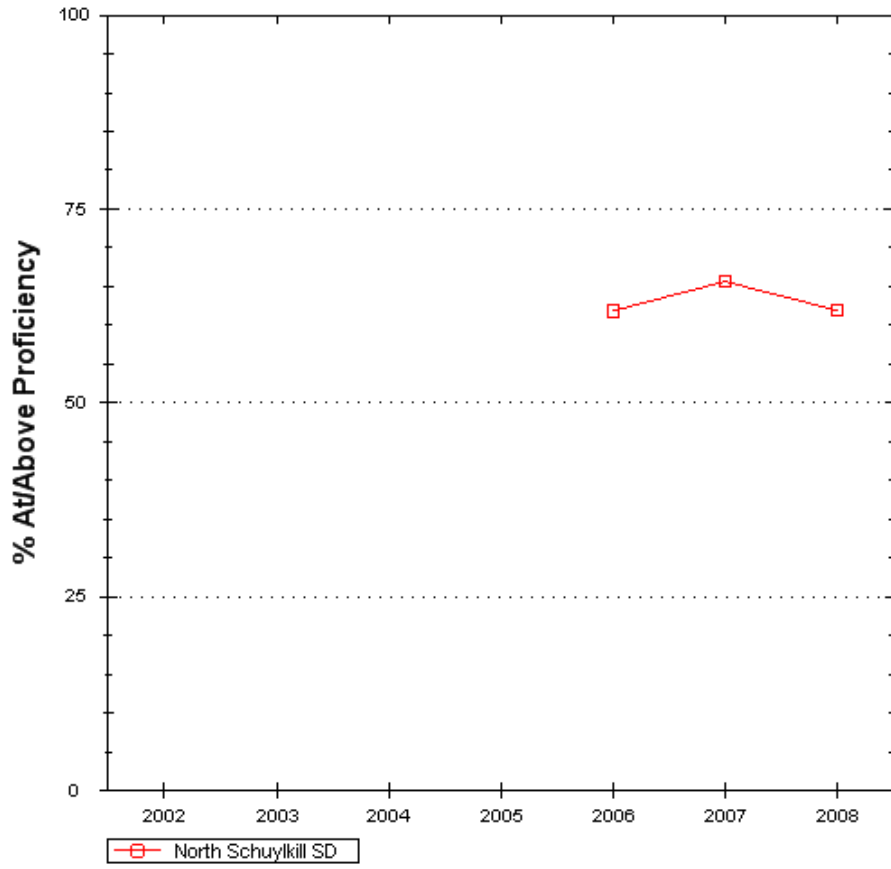

North Schuylkill SD
Reading, Grade 3
% At/Above Proficiency

North Schuylkill SD
Reading, Grade 4
% At/Above Proficiency

North Schuylkill SD
Reading, Grade 5
% At/Above Proficiency

North Schuylkill SD
Reading, Grade 6
% At/Above Proficiency

North Schuylkill SD
Reading, Grade 7
% At/Above Proficiency

North Schuylkill SD
Reading, Grade 8
% At/Above Proficiency

Graphical Summary: Performance Levels

Showing all full academic year students.

North Schuylkill SD Reading, Grade 11 % At/Above Proficiency