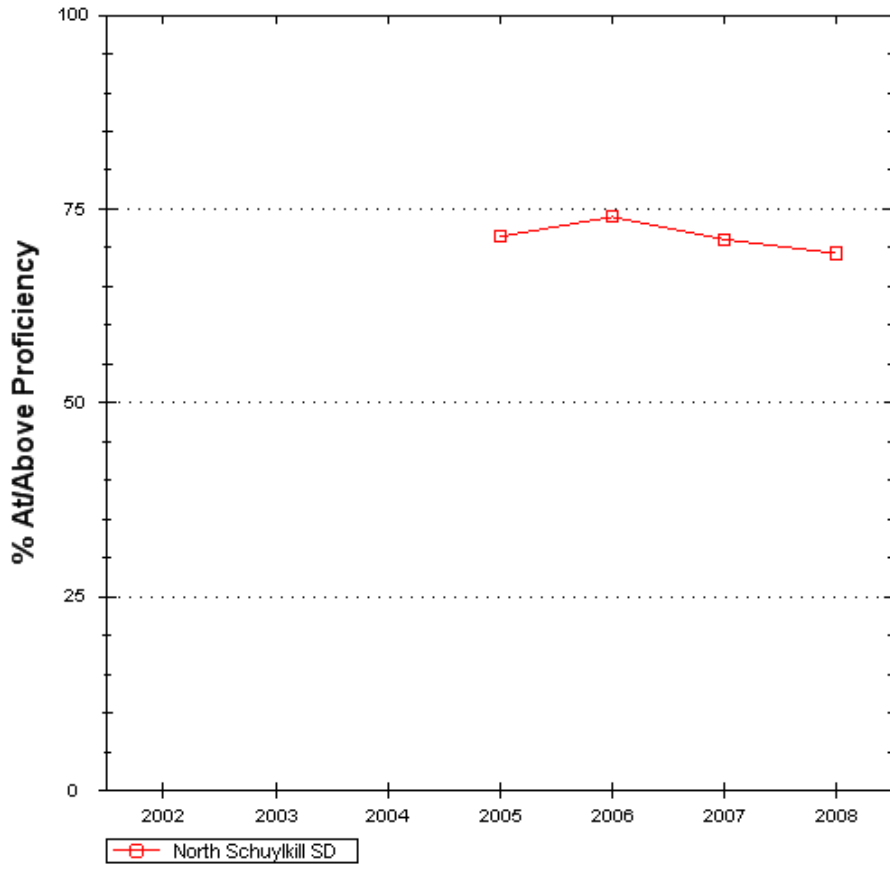

North Schuylkill SD
Reading, Grade 3
% At/Above Proficiency

North Schuylkill SD
Reading, Grade 4
% At/Above Proficiency

North Schuylkill SD
Reading, Grade 5
% At/Above Proficiency

North Schuylkill SD
Reading, Grade 6
% At/Above Proficiency

North Schuylkill SD
Reading, Grade 7
% At/Above Proficiency

North Schuylkill SD
Reading, Grade 8
% At/Above Proficiency

Graphical Summary: Performance Levels

Showing all full academic year students.

North Schuylkill SD Reading, Grade 11 % At/Above Proficiency