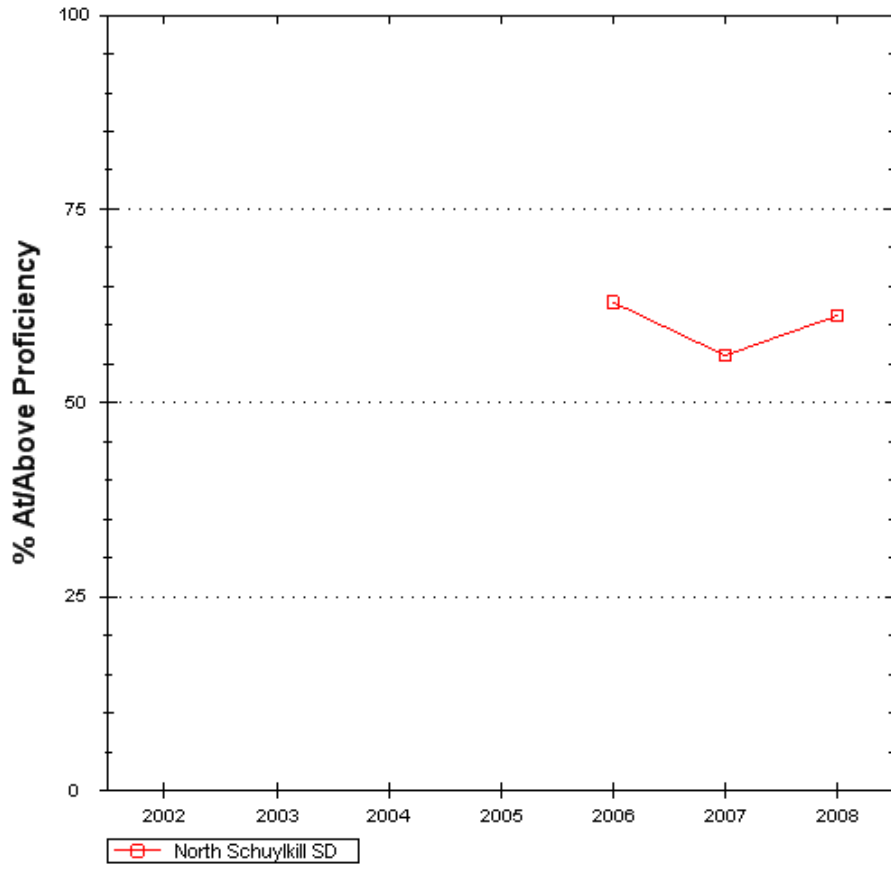

North Schuylkill SD
Reading, Grade 3
% At/Above Proficiency

North Schuylkill SD
Reading, Grade 4
% At/Above Proficiency

North Schuylkill SD
Reading, Grade 5
% At/Above Proficiency

North Schuylkill SD
Reading, Grade 6
% At/Above Proficiency

North Schuylkill SD
Reading, Grade 7
% At/Above Proficiency

North Schuylkill SD
Reading, Grade 8
% At/Above Proficiency

Graphical Summary: Performance Levels

Showing all full academic year students.

North Schuylkill SD Reading, Grade 11 % At/Above Proficiency